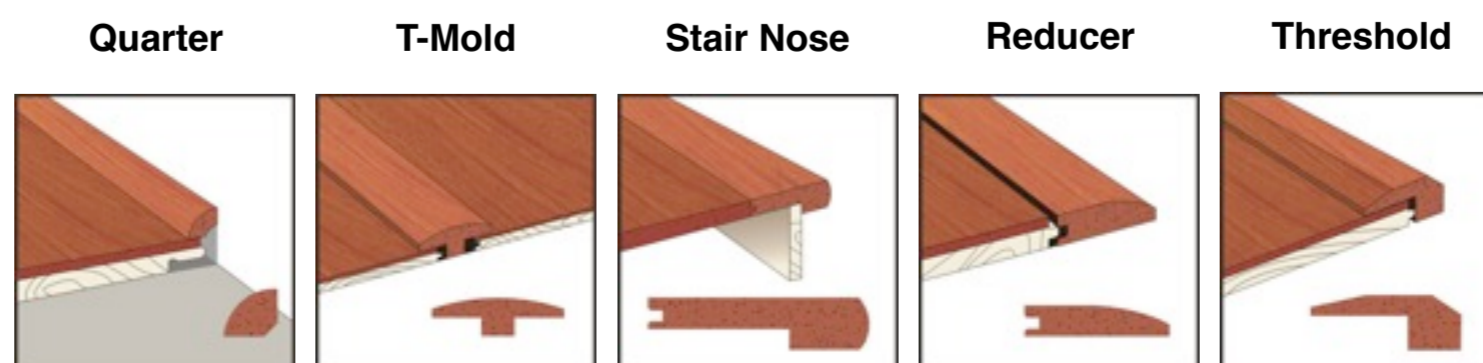

DASSOSWB Winter Wheat

Model#	Item Description	Structure	Connecting System	Above Grade	On Grade	Below Grade	Float	Glue	Nail or Staple	SqFt Per Carton
S92SL	DassoSWB Winter Wheat Solid EZ Click 1/2" x 4 3/4" x 6ft	Solid	Click	Yes	Yes	No	Yes	Yes	Yes	23.90
S92MCL	DassoSWB Winter Wheat MP EZ Click 1/2" x 5" x 6ft	Multi-Ply	Click	Yes	Yes	Yes	Yes	Yes	Yes	25.20

Aluminum Oxide coating for durability
 Janka Rating - 3014
 Photosensitive - No

Coordinating molding is available in 5 styles and in matching color

For more information visit:

www.DASSOUSA.com

Toll Free
1.877.394.8574